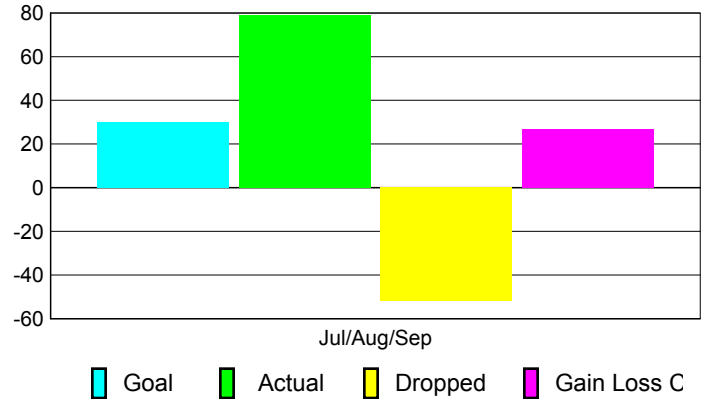

Membership Results 2010-2011

Goal, New, Dropped, Gain/Loss

Comparison of Membership Gain/Loss

Current Year Compared to the Previous Year